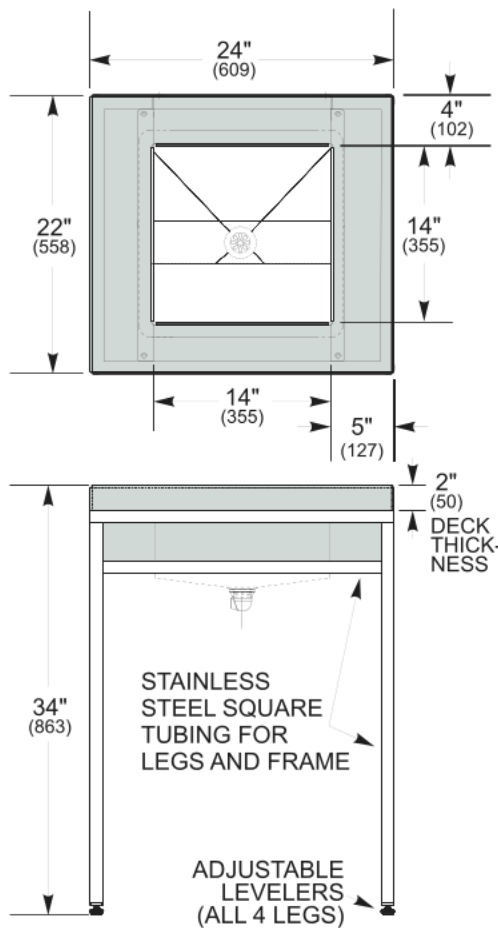

24" Ebb® Concept Console/Table

PRODUCT Specification . . . The 24" Ebb Concept Console /Table includes a 2" (51mm) thick resin or solid surface (RDC10) deck with an opening to accommodate an under mounted Ebb Basin. The unit is configured for the 3668 Deep Ebb Basin or 3669 Shallow Ebb Basin. All Ebb Basins have 1-1/2" UNI close elbow waste connections. The basin is available in a Satin (standard), Mira (high polish), or White Powdercoat Finish. The frame is constructed out of Satin Finish (standard) stainless steel rectangular tubing. The stainless steel frame is also available in Mira Finish or a White Gloss Powdercoated Finish. The resin countertop is

available in a variety of standard colors. Neo-Metro can also custom color match the resin deck to a Pantone® color or customer color sample. A white solid surface counter top is additionally available. Resin or solid surface side panels are optionally available. An optional storage shelf is available. Adjustable levelers are provided on each leg for uneven floors. Installation instructions are provided. An under counter LED lighting system is available with resin countertops. Neo-Metro stainless steel faucets are available and sold separately.