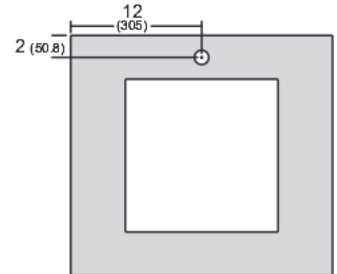

Customer Supplies Own Faucet

1. Select as applicable:
2. ☐ - FBO **Faucet by Others** - Customer will supply own faucet(s). Custom Faucet Drilling Template (separate sheet) must be submitted indicating where the resin deck needs to be drilled for faucets (including spout/control handles).
   - ☐ - NFD **No Faucet Drilling** - Customer will supply own faucet however, spout and control handle(s) will both be wall mounted.

Orders will not be processed until specification sheets including faucet drilling worksheets are complete and signed. No cancellations.