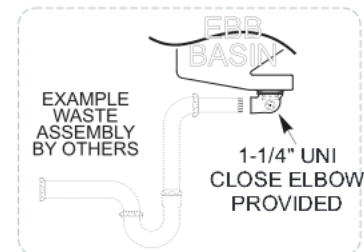

Neo-Metro assumes no responsibility for use of void or suspended data. All dimensions are nominal and subject to manufacturer change without notice.

INSTALLATION INSTRUCTIONS ARE AVAILABLE