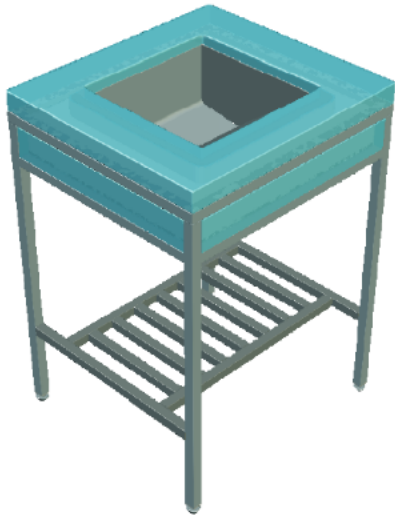

- **24" CAST RESIN DECK WITH STAINLESS STEEL FRAME TABLE MADE EXCLUSIVELY FOR NEO-METRO'S EBB (HIDDEN DRAIN STAINLESS STEEL) BASIN**
- **Stainless Steel Frame Construction in Satin, Mira (High Polish) or White Powdercoat**
- **Colored Resin Deck- Custom color can be specified**
- **Deck in White Solid Surface is also Available**
- **Optional Storage Shelves are Available**
- **Adjustable Levelers for Uneven Floors**
- **Attractive Undercounter LED Lighting is Available**
- **Neo-Metro Stainless Steel Faucets are Available**

24" Ebb® Concept Console/Table

Model Shown: 9108-S-SS-RDC05-RSP-3668-LGT-FBO
 24" Ebb Concept Console/Table, Satin Finish Frame, Storage Shelves, Skye Resin, Resin Side Panels, Satin Finish 16" Deep Ebb Basin, Undercounter LED Lighting System (110 V), Faucets Supplied by Customer