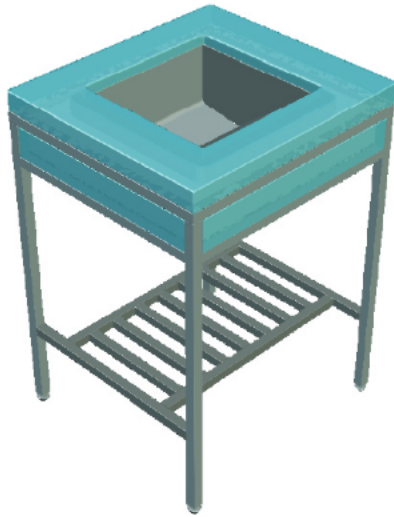

24" Ebb® Concept Console/Table

Model Shown: 9108-S-SS-RDC05-RSP-3668-LGT-FBO
 24" Ebb Concept Console/Table, Satin Finish Frame, Storage Shelves, Skye Resin, Resin Side Panels, Satin Finish 16" Deep Ebb Basin, Undercounter LED Lighting System (110 V), Faucets Supplied by Customer

- **24" CAST RESIN DECK WITH STAINLESS STEEL FRAME TABLE MADE EXCLUSIVELY FOR NEO-METRO'S EBB (HIDDEN DRAIN STAINLESS STEEL) BASIN**
- **Stainless Steel Frame Construction in Satin, Mira (High Polish) or White Powdercoat**
- **Colored Resin Deck- Custom color can be specified**
- **Deck in White Solid Surface is also Available**
- **Optional Storage Shelves are Available**
- **Adjustable Levelers for Uneven Floors**
- **Attractive Undercounter LED Lighting is Available**
- **Neo-Metro Stainless Steel Faucets are Available**